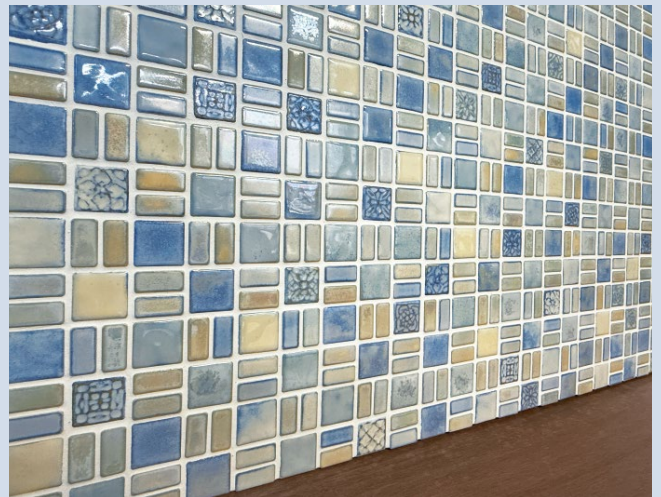

Pistatio | ビスタチオ
Wall Tile

→ 170P